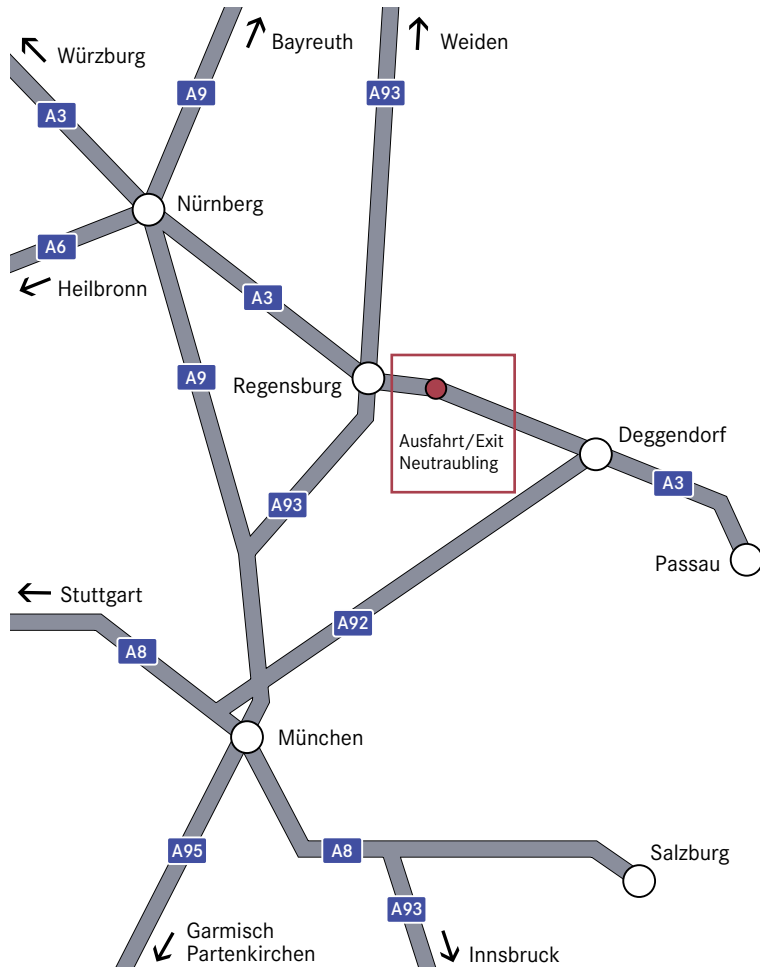

# Directions

## From direction München

Leave the A 9 at junction Holledau and change onto A 93 in direction Regensburg. At the motorway junction Regensburg you leave A 93 and change onto A 3 straightforward for ca. 7 km.

## From direction Nürnberg or Regensburg

From direction Regensburg or Passau you leave the A 3 at junction Neutraubling.

## With public transport

At the central station in Regensburg you go by bus 30 until Pommernstraße. From the bus stop you have to walk for ca. 5 minutes.