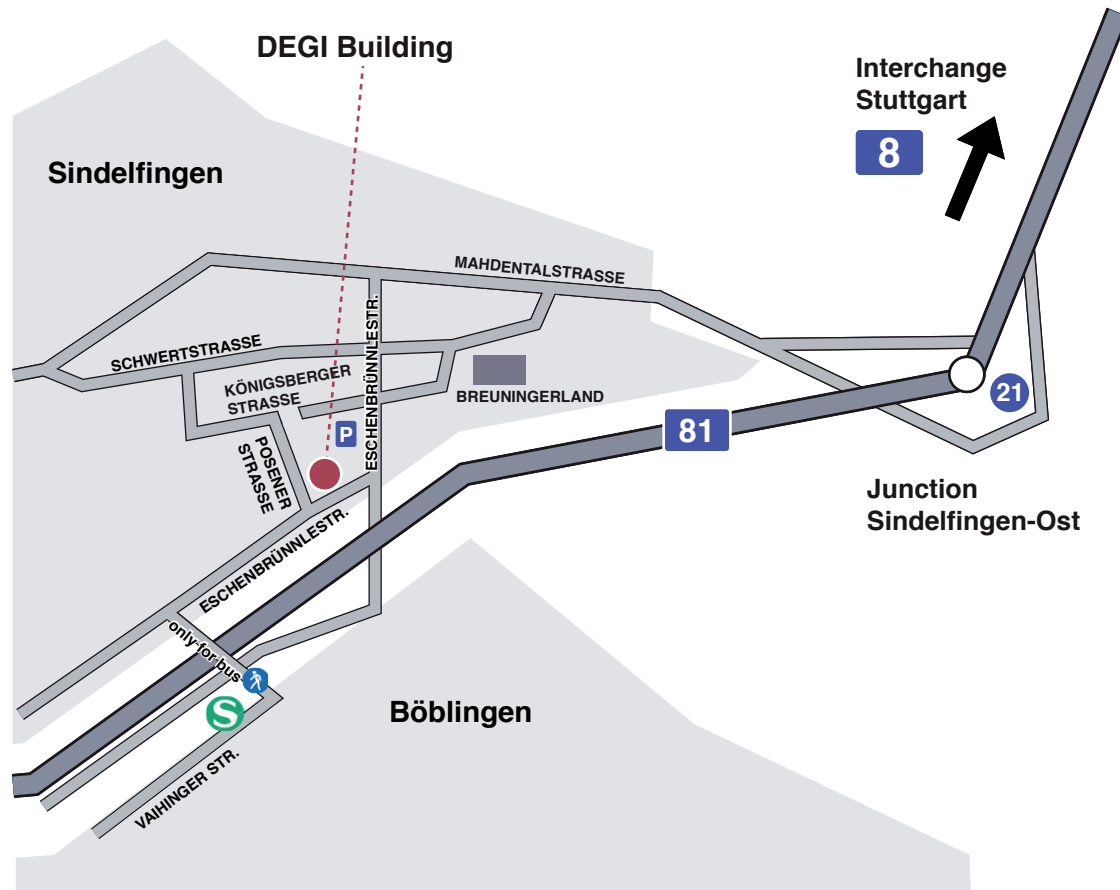

# Directions

## From A 81 by car

Take the exit 24 Sindelfingen-Ost towards Sindelfingen-Zentrum (Mahdentalstraße). At the second crossroad turn left towards Böblingen (Eschenbrünnlestraße). At the second traffic light turn right, 50 m afterwards turn right again into Posener Straße.

## With public transport

From the main station in Stuttgart:  
Take the S1 (tram) in the direction of Herrenberg to the Sindelfingen Goldberg stop (overall travel time: approx. 22 min). Walk an estimated 15 minutes to reach the MBtech.